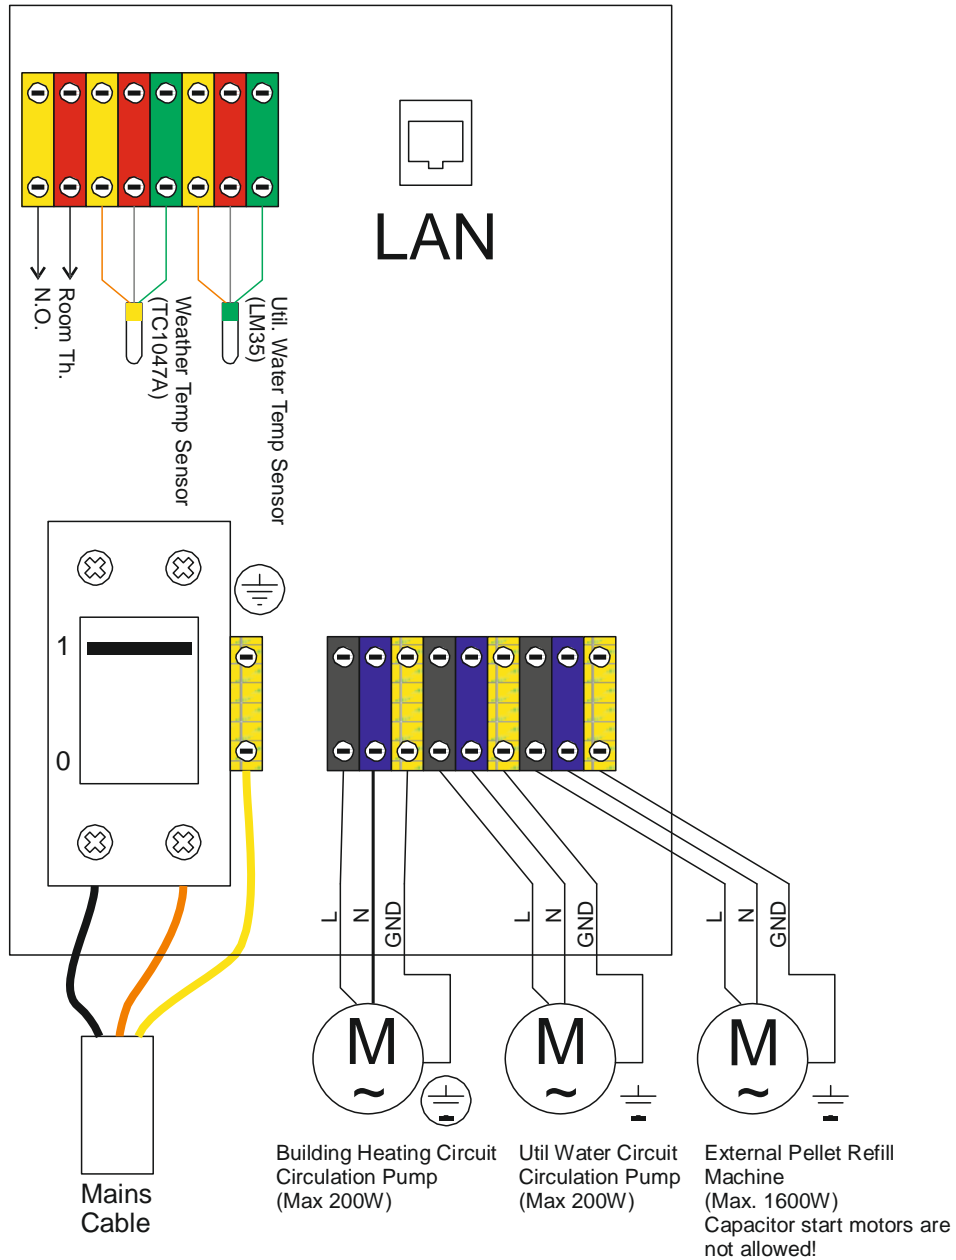

# Terminal Block

## Upstocker / Grate Type

White wires are marked gray.

# Burner Type

Firele albe sunt marcate gri.