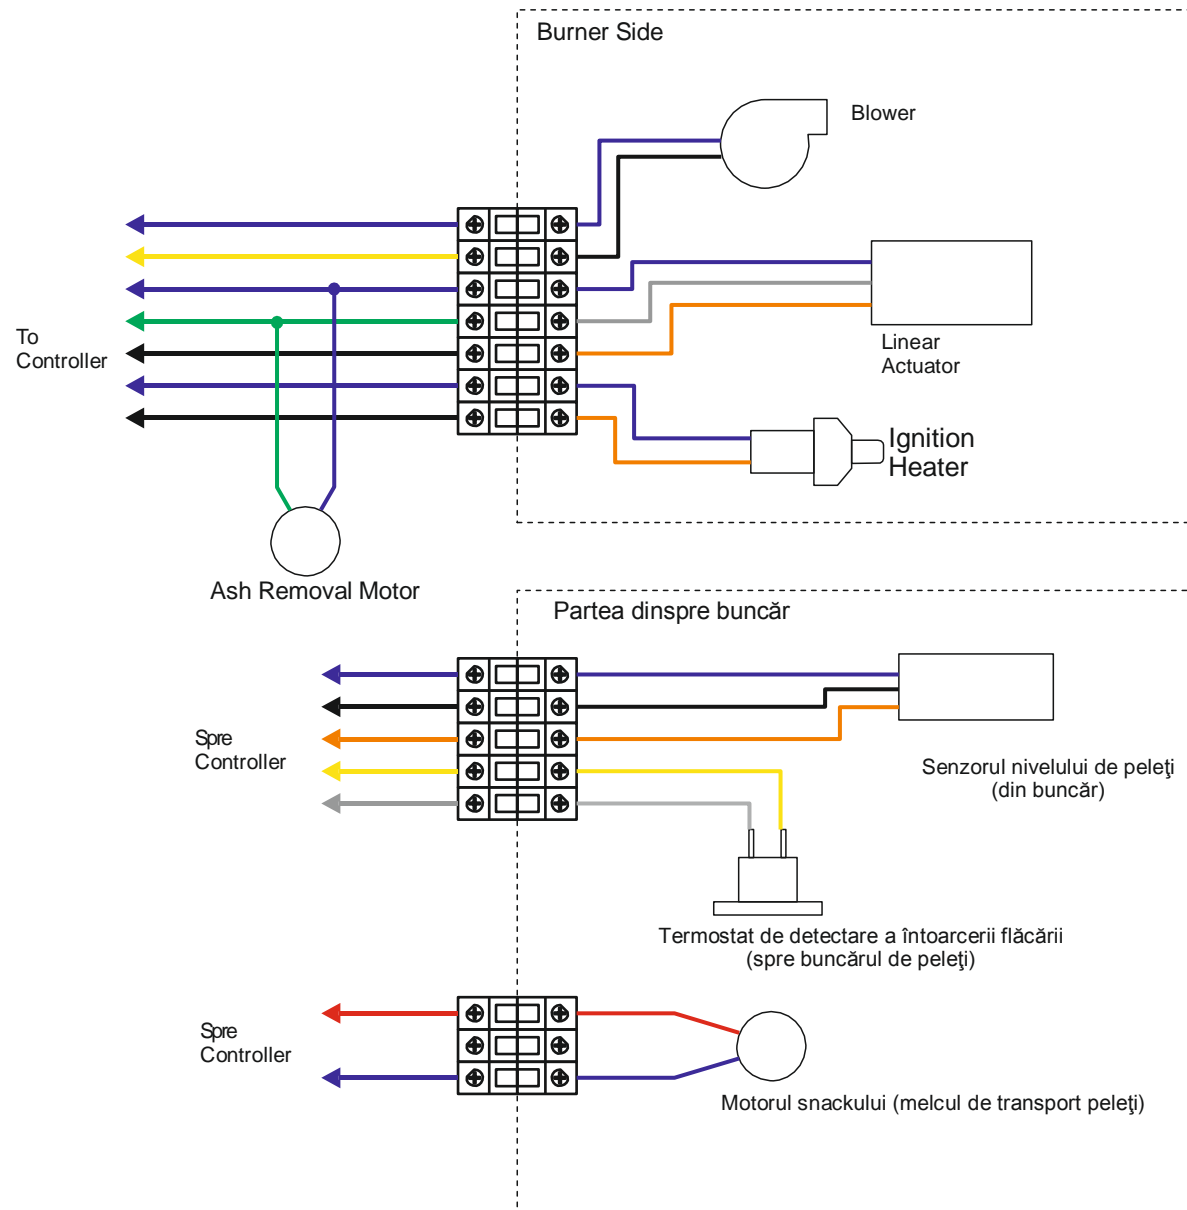

# Terminal Block

## Upstocker / Grate Type

White wires are marked gray.

# Burner Type

Firele albe sunt marcate gri.