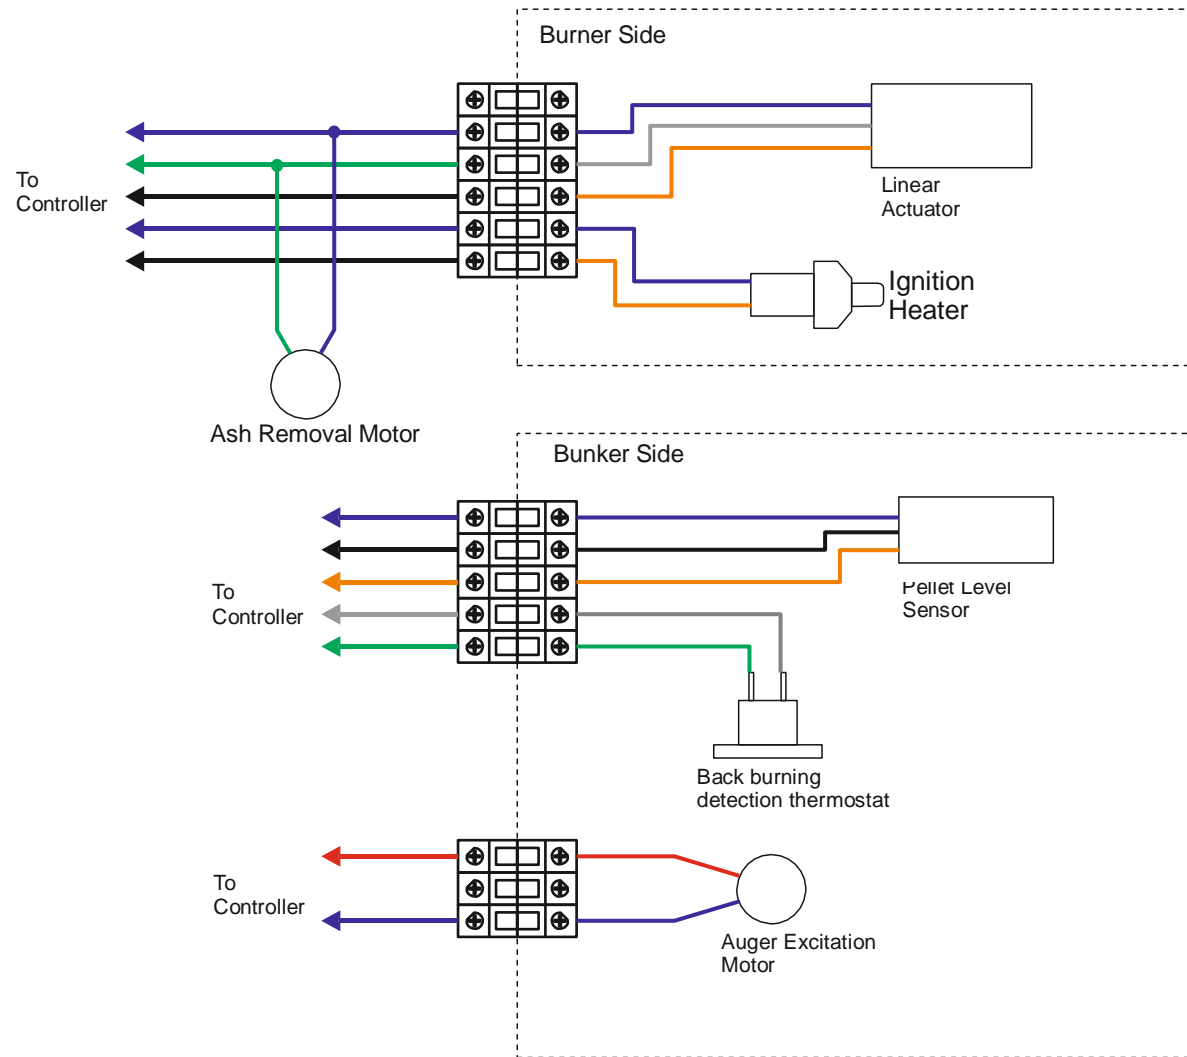

# Terminal Block

## Upstocker / Grate Type

White wires are marked gray.

# Burner Type

Firele albe sunt marcate gri.